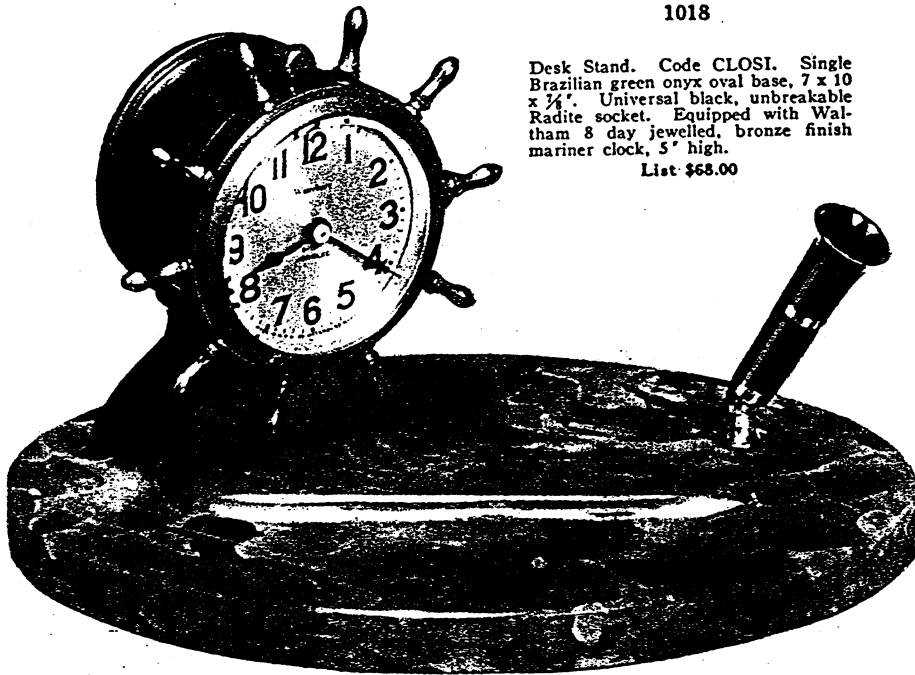

List \$68.00

1019

Desk Stand. Code CLOBE. Double Brazilian green onyx base, 14 1/4 x 8 3/4 x 3/8", with Universal black, unbreakable Radite sockets. Equipped with Waterbury jewelled movement mariner clock, 6 3/4" high with 4" dial and regulation ship's gong.